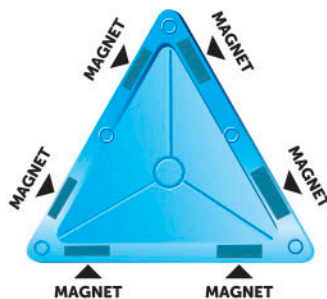

MAG TILES INSTRUCTIONS

INSTRUCCIONES PARA LOS MOSAICOS MAGNÉTICOS

40
PIECES

Boosts
creativity &
imagination!

2X SQUARES WITH RECTANGLE CUTOUTS

4X SQUARE FRAME

4X SQUARES WITH SQUARE CUTOUTS

2X SQUARES WITH ARCH CUTOUT

12X CLOSED SQUARES

4X TALL TRIANGLES

8X REGULAR TRIANGLES

4X RIGHT TRIANGLES

A FEW IDEAS TO GET YOUR IMAGINATION GOING... ALGUNAS IDEAS PARA MOTIVAR TU IMAGINACIÓN...

BUILD A SQUARE USING 6 SQUARE MAGNETS CONSTRUYE UN CUBO USANDO 6 CUADRADOS MAGNÉTICOS

BUILD A TOWER USING 6 SQUARE & 8 TRIANGLE MAGNETS CONSTRUYE UNA TORRE USANDO 6 CUADRADOS Y 8 TRIÁNGULOS MAGNÉTICOS

MAG TILES INSTRUCTIONS

INSTRUCCIONES PARA LOS MOSAICOS MAGNÉTICOS

USE SIMPLE BASIC SHAPES LIKE SQUARES AND PYRAMIDS TO JOIN TOGETHER TO FORM MORE COMPLEX STRUCTURES