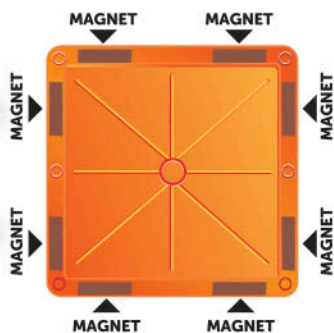

MAG TILES INSTRUCTIONS

INSTRUCCIONES PARA LOS MOSAICOS MAGNÉTICOS

40
PIECES

Boosts
creativity &
imagination!

2X SQUARES WITH RECTANGLE CUTOUTS

4X SQUARE FRAME

4X SQUARES WITH SQUARE CUTOUTS

2X SQUARES WITH ARCH CUTOUT

12X CLOSED SQUARES

4X TALL TRIANGLES

8X REGULAR TRIANGLES

4X RIGHT TRIANGLES

A FEW IDEAS TO GET YOUR IMAGINATION GOING... ALGUNAS IDEAS PARA MOTIVAR TU IMAGINACIÓN...

BUILD A SQUARE USING 6 SQUARE MAGNETS CONSTRUYE UN CUBO USANDO 6 CUADRADOS MAGNÉTICOS

BUILD A TOWER USING 6 SQUARE & 8 TRIANGLE MAGNETS CONSTRUYE UNA TORRE USANDO 6 CUADRADOS Y 8 TRIÁNGULOS MAGNÉTICOS

MAG TILES INSTRUCTIONS

INSTRUCCIONES PARA LOS MOSAICOS MAGNÉTICOS

USE SIMPLE BASIC SHAPES LIKE SQUARES AND PYRAMIDS TO JOIN TOGETHER TO FORM MORE COMPLEX STRUCTURES