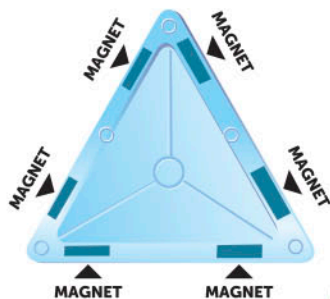

MAG TILES INSTRUCTIONS

INSTRUCCIONES PARA LOS MOSAICOS MAGNÉTICOS

40
PIECES

Boosts
creativity &
imagination!

2X SQUARES WITH RECTANGLE CUTOUTS

4X SQUARE FRAME

4X SQUARES WITH SQUARE CUTOUTS

2X SQUARES WITH ARCH CUTOUT

12X CLOSED SQUARES

4X TALL TRIANGLES

8X REGULAR TRIANGLES

4X RIGHT TRIANGLES

A FEW IDEAS TO GET YOUR IMAGINATION GOING...
ALGUNAS IDEAS PARA MOTIVAR TU IMAGINACIÓN...

BUILD A SQUARE USING 6 SQUARE MAGNETS CONSTRUYE UN CUBO USANDO 6 CUADRADOS MAGNÉTICOS

BUILD A TOWER USING 6 SQUARE & 8 TRIANGLE MAGNETS CONSTRUYE UNA TORRE USANDO 6 CUADRADOS Y 8 TRIÁNGULOS MAGNÉTICOS

MAG TILES INSTRUCTIONS

INSTRUCCIONES PARA LOS MOSAICOS MAGNÉTICOS

USE SIMPLE BASIC SHAPES LIKE SQUARES AND PYRAMIDS TO JOIN TOGETHER TO FORM MORE COMPLEX STRUCTURES