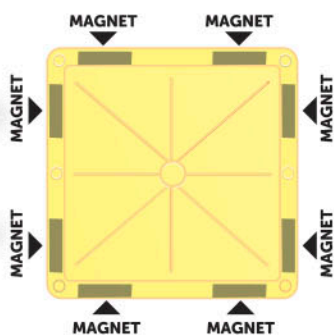

MAG TILES INSTRUCTIONS

INSTRUCCIONES PARA LOS MOSAICOS MAGNÉTICOS

40
PIECES

Boosts
creativity &
imagination!

2X SQUARES WITH RECTANGLE CUTOUTS

4X SQUARE FRAME

4X SQUARES WITH SQUARE CUTOUTS

2X SQUARES WITH ARCH CUTOUT

12X CLOSED SQUARES

4X TALL TRIANGLES

8X REGULAR TRIANGLES

4X RIGHT TRIANGLES

A FEW IDEAS TO GET YOUR IMAGINATION GOING...
ALGUNAS IDEAS PARA MOTIVAR TU IMAGINACIÓN...

BUILD A SQUARE USING 6 SQUARE MAGNETS CONSTRUYE UN CUBO USANDO 6 CUADRADOS MAGNÉTICOS

BUILD A TOWER USING 6 SQUARE & 8 TRIANGLE MAGNETS CONSTRUYE UNA TORRE USANDO 6 CUADRADOS Y 8 TRIÁNGULOS MAGNÉTICOS

MAG TILES INSTRUCTIONS

INSTRUCCIONES PARA LOS MOSAICOS MAGNÉTICOS

USE SIMPLE BASIC SHAPES LIKE SQUARES AND PYRAMIDS TO JOIN TOGETHER TO FORM MORE COMPLEX STRUCTURES