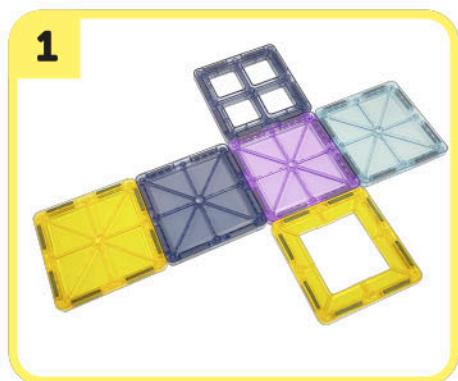

MAG TILES INSTRUCTIONS

INSTRUCCIONES PARA LOS MOSAICOS MAGNÉTICOS

40
PIECES

Boosts
creativity &
imagination!

2X SQUARES WITH RECTANGLE CUTOUTS

4X SQUARE FRAME

4X SQUARES WITH SQUARE CUTOUTS

2X SQUARES WITH ARCH CUTOUT

12X CLOSED SQUARES

4X TALL TRIANGLES

8X REGULAR TRIANGLES

4X RIGHT TRIANGLES

A FEW IDEAS TO GET YOUR IMAGINATION GOING...
ALGUNAS IDEAS PARA MOTIVAR TU IMAGINACIÓN...

BUILD A SQUARE USING 6 SQUARE MAGNETS CONSTRUYE UN CUBO USANDO 6 CUADRADOS MAGNÉTICOS

BUILD A TOWER USING 6 SQUARE & 8 TRIANGLE MAGNETS CONSTRUYE UNA TORRE USANDO 6 CUADRADOS Y 8 TRIÁNGULOS MAGNÉTICOS

MAG TILES INSTRUCTIONS

INSTRUCCIONES PARA LOS MOSAICOS MAGNÉTICOS

USE SIMPLE BASIC SHAPES LIKE SQUARES AND PYRAMIDS TO JOIN TOGETHER TO FORM MORE COMPLEX STRUCTURES