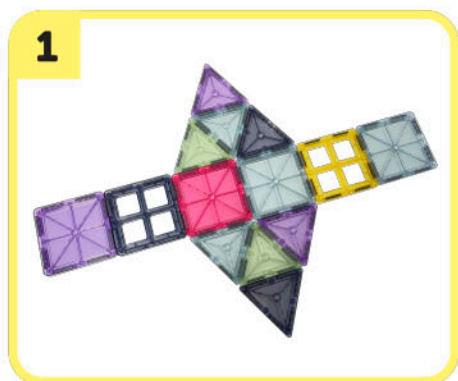

MAG TILES INSTRUCTIONS

INSTRUCCIONES PARA LOS MOSAICOS MAGNÉTICOS

40
PIECES

Boosts
creativity &
imagination!

2X SQUARES WITH RECTANGLE CUTOUTS

4X SQUARE FRAME

4X SQUARES WITH SQUARE CUTOUTS

2X SQUARES WITH ARCH CUTOUT

12X CLOSED SQUARES

4X TALL TRIANGLES

8X REGULAR TRIANGLES

4X RIGHT TRIANGLES

A FEW IDEAS TO GET YOUR IMAGINATION GOING...
ALGUNAS IDEAS PARA MOTIVAR TU IMAGINACIÓN...

BUILD A SQUARE USING 6 SQUARE MAGNETS CONSTRUYE UN CUBO USANDO 6 CUADRADOS MAGNÉTICOS

BUILD A TOWER USING 6 SQUARE & 8 TRIANGLE MAGNETS CONSTRUYE UNA TORRE USANDO 6 CUADRADOS Y 8 TRIÁNGULOS MAGNÉTICOS

MAG TILES INSTRUCTIONS

INSTRUCCIONES PARA LOS MOSAICOS MAGNÉTICOS

USE SIMPLE BASIC SHAPES LIKE SQUARES AND PYRAMIDS TO JOIN TOGETHER TO FORM MORE COMPLEX STRUCTURES