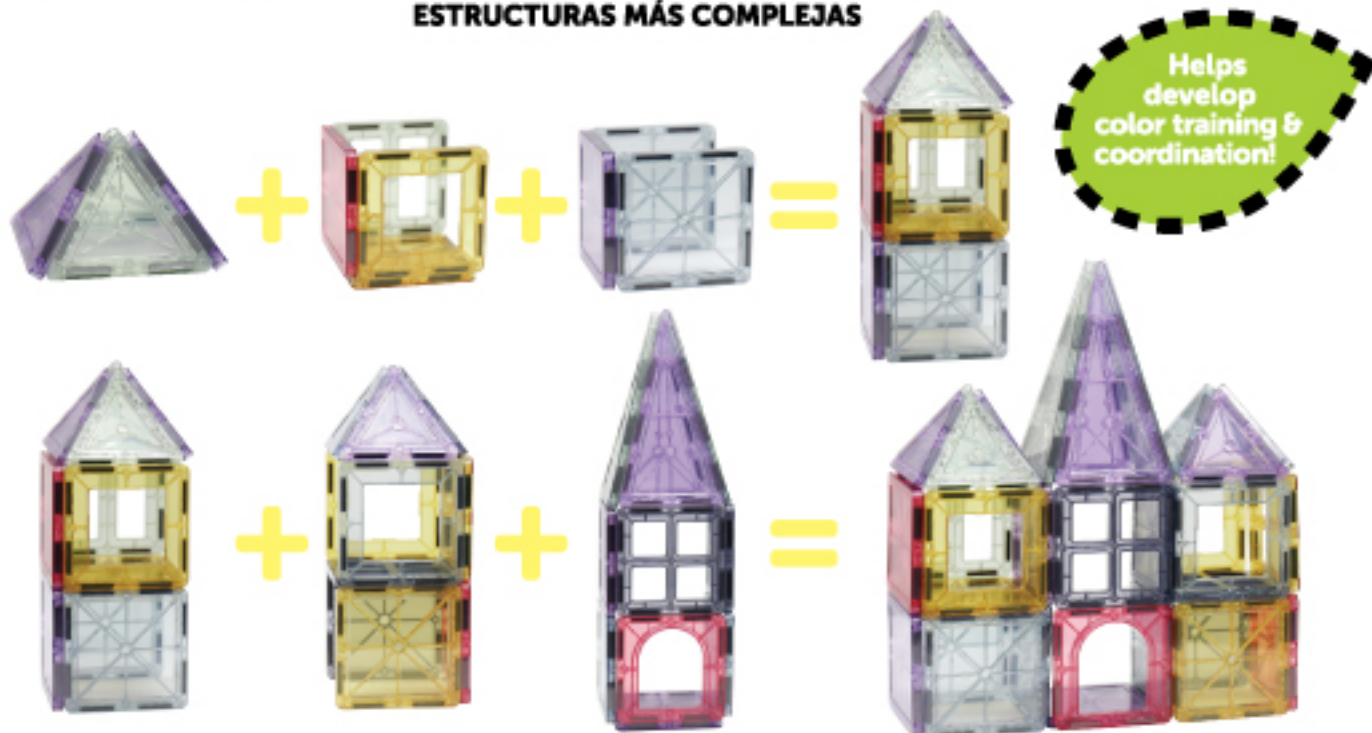

MAG TILES INSTRUCTIONS

INSTRUCCIONES PARA LOS MOSAICOS MAGNÉTICOS

USE SIMPLE BASIC SHAPES LIKE SQUARES AND PYRAMIDS TO JOIN TOGETHER TO FORM MORE COMPLEX STRUCTURES

UTILIZA FORMAS BÁSICAS SIMPLES COMO CUADRADOS Y PIRÁMIDES PARA CONSTRUIR ESTRUCTURAS MÁS COMPLEJAS