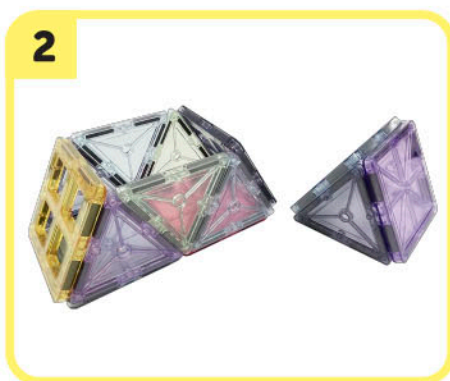

12X CLOSED SQUARES

4X TALL TRIANGLES

8X REGULAR TRIANGLES

4X RIGHT TRIANGLES

A FEW IDEAS TO GET YOUR IMAGINATION GOING...
ALGUNAS IDEAS PARA MOTIVAR TU IMAGINACIÓN...

BUILD A SQUARE USING 6 SQUARE MAGNETS CONSTRUYE UN CUBO USANDO 6 CUADRADOS MAGNÉTICOS

BUILD A TOWER USING 6 SQUARE & 8 TRIANGLE MAGNETS CONSTRUYE UNA TORRE USANDO 6 CUADRADOS Y 8 TRIÁNGULOS MAGNÉTICOS

MAG TILES INSTRUCTIONS

INSTRUCCIONES PARA LOS MOSAICOS MAGNÉTICOS

USE SIMPLE BASIC SHAPES LIKE SQUARES AND PYRAMIDS TO JOIN TOGETHER TO FORM MORE COMPLEX STRUCTURES