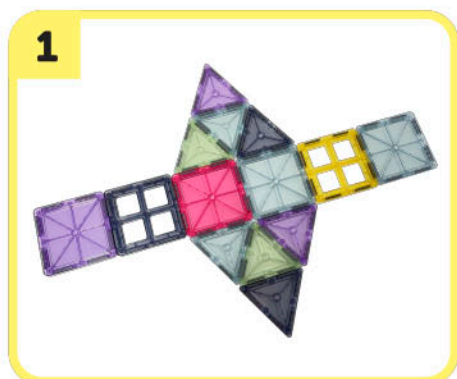

MAG TILES INSTRUCTIONS

INSTRUCCIONES PARA LOS MOSAICOS MAGNÉTICOS

40
PIECES

Boosts
creativity &
imagination!

2X SQUARES WITH RECTANGLE CUTOUTS

4X SQUARE FRAME

4X SQUARES WITH SQUARE CUTOUTS

2X SQUARES WITH ARCH CUTOUT

12X CLOSED SQUARES

4X TALL TRIANGLES

8X REGULAR TRIANGLES

4X RIGHT TRIANGLES

A FEW IDEAS TO GET YOUR IMAGINATION GOING...
ALGUNAS IDEAS PARA MOTIVAR TU IMAGINACIÓN...

BUILD A SQUARE USING 6 SQUARE MAGNETS CONSTRUYE UN CUBO USANDO 6 CUADRADOS MAGNÉTICOS

BUILD A TOWER USING 6 SQUARE & 8 TRIANGLE MAGNETS CONSTRUYE UNA TORRE USANDO 6 CUADRADOS Y 8 TRIÁNGULOS MAGNÉTICOS

MAG TILES INSTRUCTIONS

INSTRUCCIONES PARA LOS MOSAICOS MAGNÉTICOS

USE SIMPLE BASIC SHAPES LIKE SQUARES AND PYRAMIDS TO JOIN TOGETHER TO FORM MORE COMPLEX STRUCTURES