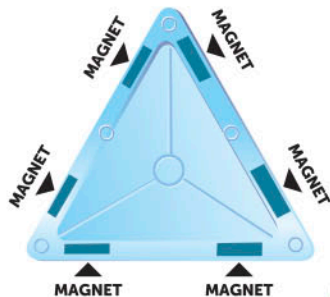

MAG TILES INSTRUCTIONS

INSTRUCCIONES PARA LOS MOSAICOS MAGNÉTICOS

40
PIECES

Boosts
creativity &
imagination!

2X SQUARES WITH RECTANGLE CUTOUTS

4X SQUARE FRAME

4X SQUARES WITH SQUARE CUTOUTS

2X SQUARES WITH ARCH CUTOUT

12X CLOSED SQUARES

4X TALL TRIANGLES

8X REGULAR TRIANGLES

4X RIGHT TRIANGLES

A FEW IDEAS TO GET YOUR IMAGINATION GOING...
ALGUNAS IDEAS PARA MOTIVAR TU IMAGINACIÓN...

BUILD A SQUARE USING 6 SQUARE MAGNETS CONSTRUYE UN CUBO USANDO 6 CUADRADOS MAGNÉTICOS

BUILD A TOWER USING 6 SQUARE & 8 TRIANGLE MAGNETS CONSTRUYE UNA TORRE USANDO 6 CUADRADOS Y 8 TRIÁNGULOS MAGNÉTICOS

MAG TILES INSTRUCTIONS

INSTRUCCIONES PARA LOS MOSAICOS MAGNÉTICOS

USE SIMPLE BASIC SHAPES LIKE SQUARES AND PYRAMIDS TO JOIN TOGETHER TO FORM MORE COMPLEX STRUCTURES