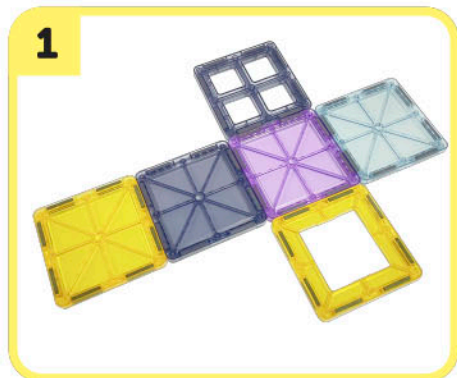

MAG TILES INSTRUCTIONS

INSTRUCCIONES PARA LOS MOSAICOS MAGNÉTICOS

40
PIECES

Boosts
creativity &
imagination!

2X SQUARES WITH RECTANGLE CUTOUTS

4X SQUARE FRAME

4X SQUARES WITH SQUARE CUTOUTS

2X SQUARES WITH ARCH CUTOUT

12X CLOSED SQUARES

4X TALL TRIANGLES

8X REGULAR TRIANGLES

4X RIGHT TRIANGLES

A FEW IDEAS TO GET YOUR IMAGINATION GOING...
ALGUNAS IDEAS PARA MOTIVAR TU IMAGINACIÓN...

BUILD A SQUARE USING 6 SQUARE MAGNETS CONSTRUYE UN CUBO USANDO 6 CUADRADOS MAGNÉTICOS

BUILD A TOWER USING 6 SQUARE & 8 TRIANGLE MAGNETS CONSTRUYE UNA TORRE USANDO 6 CUADRADOS Y 8 TRIÁNGULOS MAGNÉTICOS

MAG TILES INSTRUCTIONS

INSTRUCCIONES PARA LOS MOSAICOS MAGNÉTICOS

USE SIMPLE BASIC SHAPES LIKE SQUARES AND PYRAMIDS TO JOIN TOGETHER TO FORM MORE COMPLEX STRUCTURES