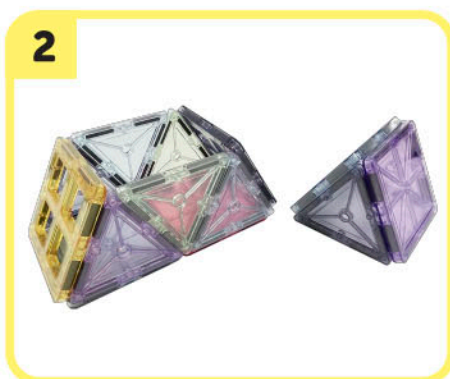

12X CLOSED SQUARES

4X TALL TRIANGLES

8X REGULAR TRIANGLES

4X RIGHT TRIANGLES

A FEW IDEAS TO GET YOUR IMAGINATION GOING...
ALGUNAS IDEAS PARA MOTIVAR TU IMAGINACIÓN...

BUILD A SQUARE USING 6 SQUARE MAGNETS CONSTRUYE UN CUBO USANDO 6 CUADRADOS MAGNÉTICOS

BUILD A TOWER USING 6 SQUARE & 8 TRIANGLE MAGNETS CONSTRUYE UNA TORRE USANDO 6 CUADRADOS Y 8 TRIÁNGULOS MAGNÉTICOS

MAG TILES INSTRUCTIONS

INSTRUCCIONES PARA LOS MOSAICOS MAGNÉTICOS

USE SIMPLE BASIC SHAPES LIKE SQUARES AND PYRAMIDS TO JOIN TOGETHER TO FORM MORE COMPLEX STRUCTURES