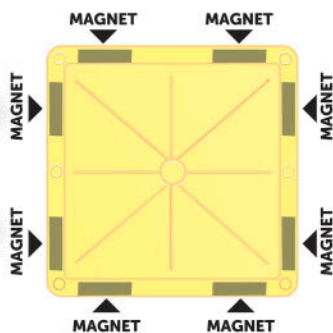

MAG TILES INSTRUCTIONS

INSTRUCCIONES PARA LOS MOSAICOS MAGNÉTICOS

40
PIECES

Boosts
creativity &
imagination!

2X SQUARES WITH RECTANGLE CUTOUTS

4X SQUARE FRAME

4X SQUARES WITH SQUARE CUTOUTS

2X SQUARES WITH ARCH CUTOUT

12X CLOSED SQUARES

4X TALL TRIANGLES

8X REGULAR TRIANGLES

4X RIGHT TRIANGLES

A FEW IDEAS TO GET YOUR IMAGINATION GOING...
ALGUNAS IDEAS PARA MOTIVAR TU IMAGINACIÓN...

BUILD A SQUARE USING 6 SQUARE MAGNETS CONSTRUYE UN CUBO USANDO 6 CUADRADOS MAGNÉTICOS

BUILD A TOWER USING 6 SQUARE & 8 TRIANGLE MAGNETS CONSTRUYE UNA TORRE USANDO 6 CUADRADOS Y 8 TRIÁNGULOS MAGNÉTICOS

MAG TILES INSTRUCTIONS

INSTRUCCIONES PARA LOS MOSAICOS MAGNÉTICOS

USE SIMPLE BASIC SHAPES LIKE SQUARES AND PYRAMIDS TO JOIN TOGETHER TO FORM MORE COMPLEX STRUCTURES