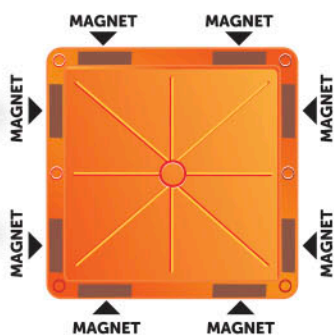

MAG TILES INSTRUCTIONS

INSTRUCCIONES PARA LOS MOSAICOS MAGNÉTICOS

40
PIECES

Boosts
creativity &
imagination!

2X SQUARES WITH RECTANGLE CUTOUTS

4X SQUARE FRAME

4X SQUARES WITH SQUARE CUTOUTS

2X SQUARES WITH ARCH CUTOUT

12X CLOSED SQUARES

4X TALL TRIANGLES

8X REGULAR TRIANGLES

4X RIGHT TRIANGLES

A FEW IDEAS TO GET YOUR IMAGINATION GOING...
ALGUNAS IDEAS PARA MOTIVAR TU IMAGINACIÓN...

BUILD A SQUARE USING 6 SQUARE MAGNETS CONSTRUYE UN CUBO USANDO 6 CUADRADOS MAGNÉTICOS

BUILD A TOWER USING 6 SQUARE & 8 TRIANGLE MAGNETS CONSTRUYE UNA TORRE USANDO 6 CUADRADOS Y 8 TRIÁNGULOS MAGNÉTICOS

MAG TILES INSTRUCTIONS

INSTRUCCIONES PARA LOS MOSAICOS MAGNÉTICOS

USE SIMPLE BASIC SHAPES LIKE SQUARES AND PYRAMIDS TO JOIN TOGETHER TO FORM MORE COMPLEX STRUCTURES