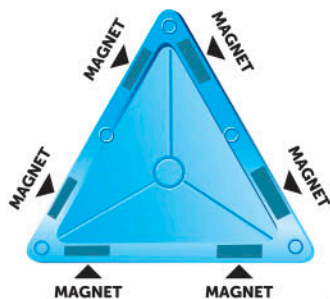

MAG TILES INSTRUCTIONS

INSTRUCCIONES PARA LOS MOSAICOS MAGNÉTICOS

40
PIECES

Boosts
creativity &
imagination!

2X SQUARES WITH RECTANGLE CUTOUTS

4X SQUARE FRAME

4X SQUARES WITH SQUARE CUTOUTS

2X SQUARES WITH ARCH CUTOUT

12X CLOSED SQUARES

4X TALL TRIANGLES

8X REGULAR TRIANGLES

4X RIGHT TRIANGLES

A FEW IDEAS TO GET YOUR IMAGINATION GOING...
ALGUNAS IDEAS PARA MOTIVAR TU IMAGINACIÓN...

BUILD A SQUARE USING 6 SQUARE MAGNETS CONSTRUYE UN CUBO USANDO 6 CUADRADOS MAGNÉTICOS

BUILD A TOWER USING 6 SQUARE & 8 TRIANGLE MAGNETS CONSTRUYE UNA TORRE USANDO 6 CUADRADOS Y 8 TRIÁNGULOS MAGNÉTICOS

MAG TILES INSTRUCTIONS

INSTRUCCIONES PARA LOS MOSAICOS MAGNÉTICOS

USE SIMPLE BASIC SHAPES LIKE SQUARES AND PYRAMIDS TO JOIN TOGETHER TO FORM MORE COMPLEX STRUCTURES